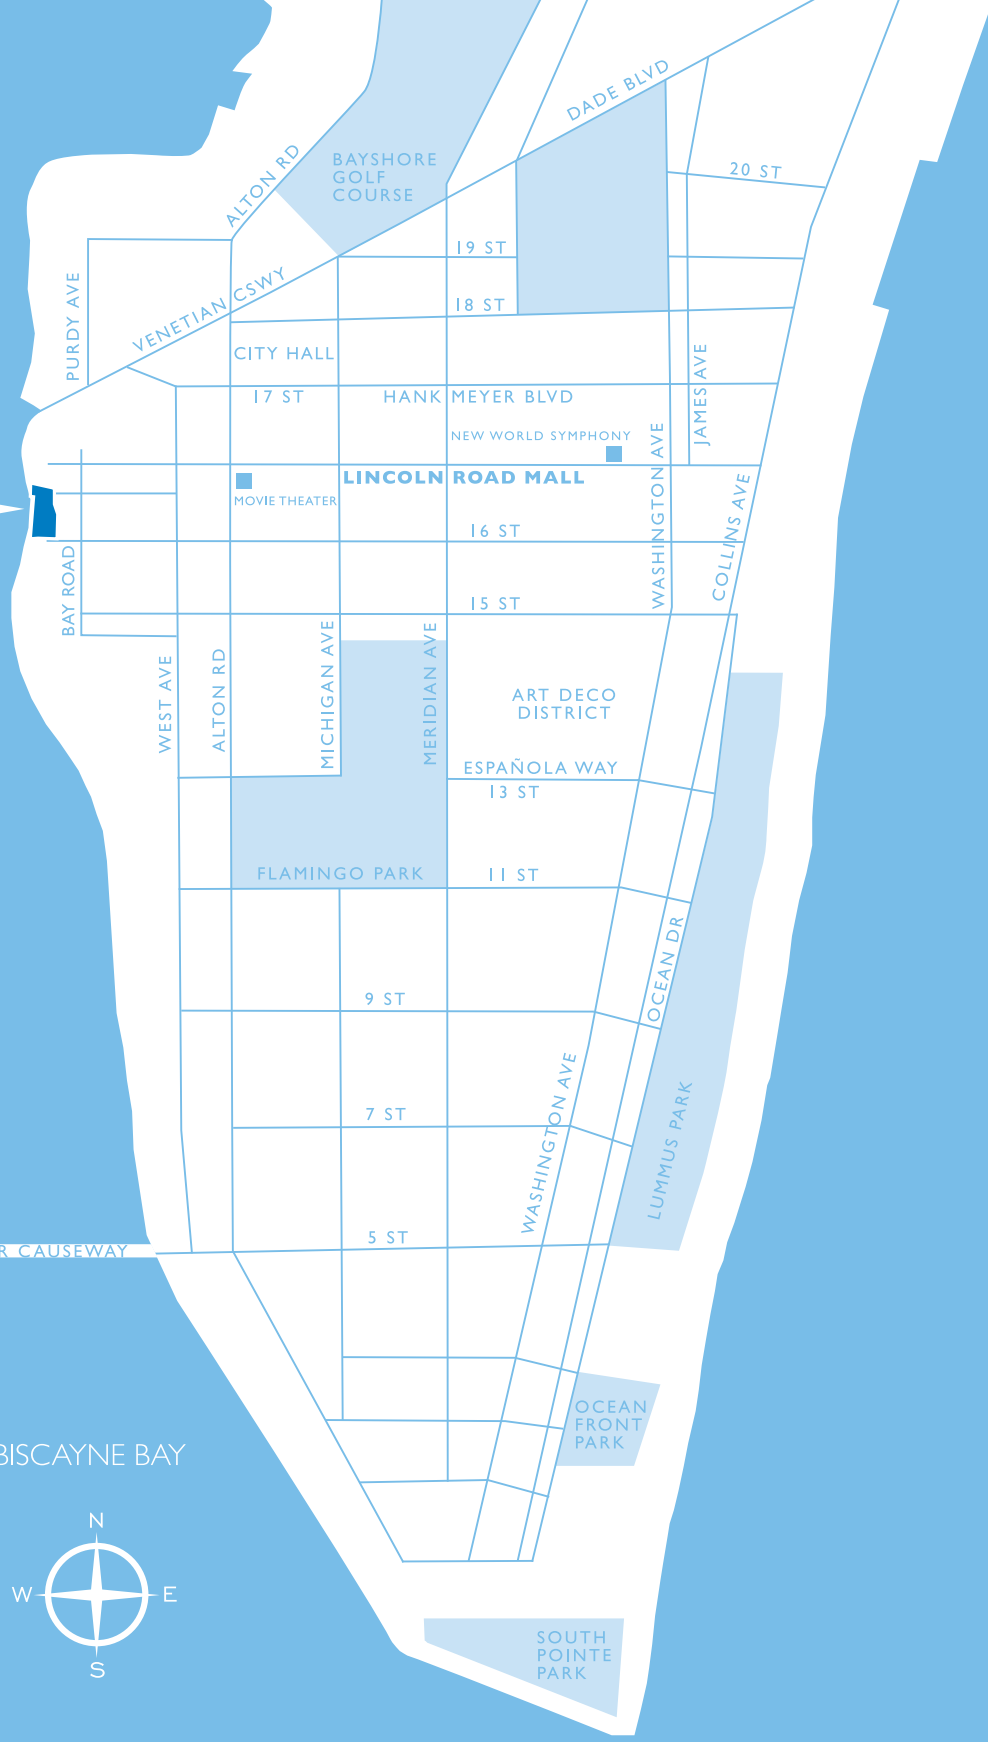

Capri
SOUTH BEACH

Capri
SOUTH BEACH

Residence 05
2 Bedrooms 2.5 Baths
Interior 1,396 sq.ft. (130 m²)
Exterior 421-483 sq.ft. (39-45 m²)
Total 1,719-1,781 sq.ft. (160-165 m²)